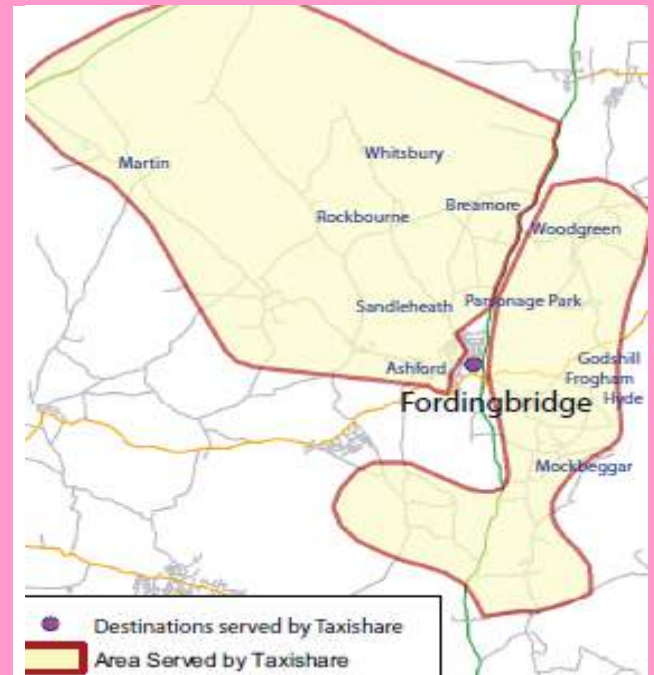

## What is the Fordingbridge Taxishare?

It is a public transport service for passengers travelling to and from Hyde, Frogham, Sandleheath, Woodgreen, Harbridge, Mockbeggar, Whitsbury, Breamore, Godshill, Parsonage Park, Rockbourne, Ashford, Damerham and Martin, taking passengers into Fordingbridge.

## Where will I be picked up?

The taxi will pick you up from your home address as long as you live in one of the following areas:-

- Hyde
- Frogham
- Sandleheath
- Woodgreen
- Harbridge
- Mockbeggar
- Whitsbury
- Breamore
- Godshill
- Parsonage Park
- Rockbourne
- Ashford
- Damerham
- Martin

## Fordingbridge Taxishare (61/62)

A public transport service

© Crown copyright and database rights 2015  
Ordnance Survey 100019180.